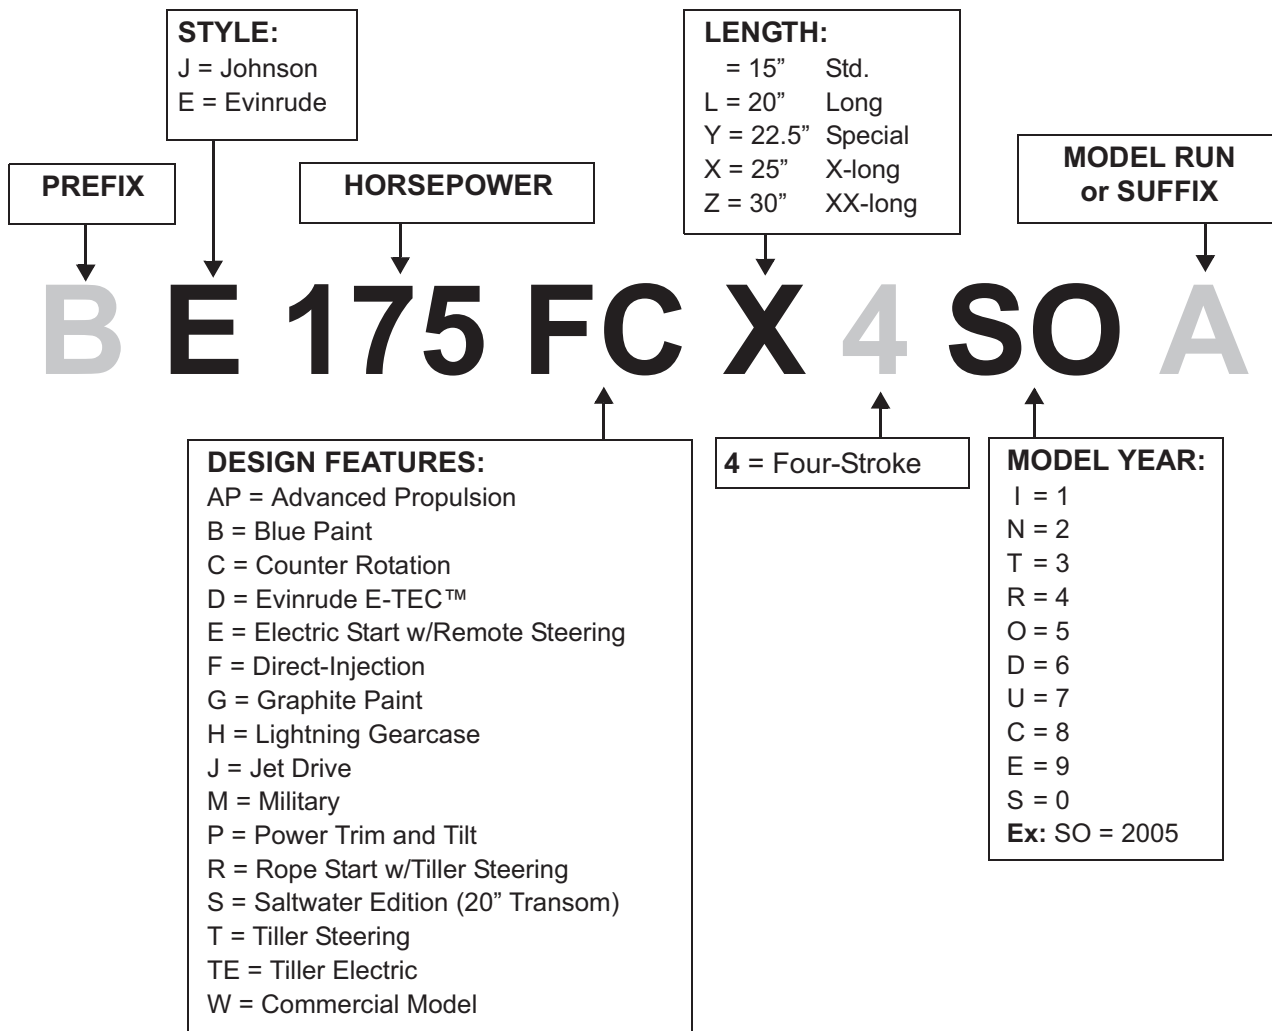

MODEL NUMBER DESIGNATION - OUTBOARDS

Model Years 1980-1998

Model Years 1999-2001

MODEL NUMBER DESIGNATION - OUTBOARDS

Model Years 2002 and Up

RECREATIONAL OUTBOARDS 1980-1999

1.2 HP Models

Model Number	Year
JCO-CDR	1986
EJR-CDR	1986
JCO-CUA	1987
EJR-CUA	1987
JCO-CCM	1988
EJR-CCM	1988
JCO-CE	1989
EJR-CE	1989
JCO-ES	1990
EJR-ES	1990