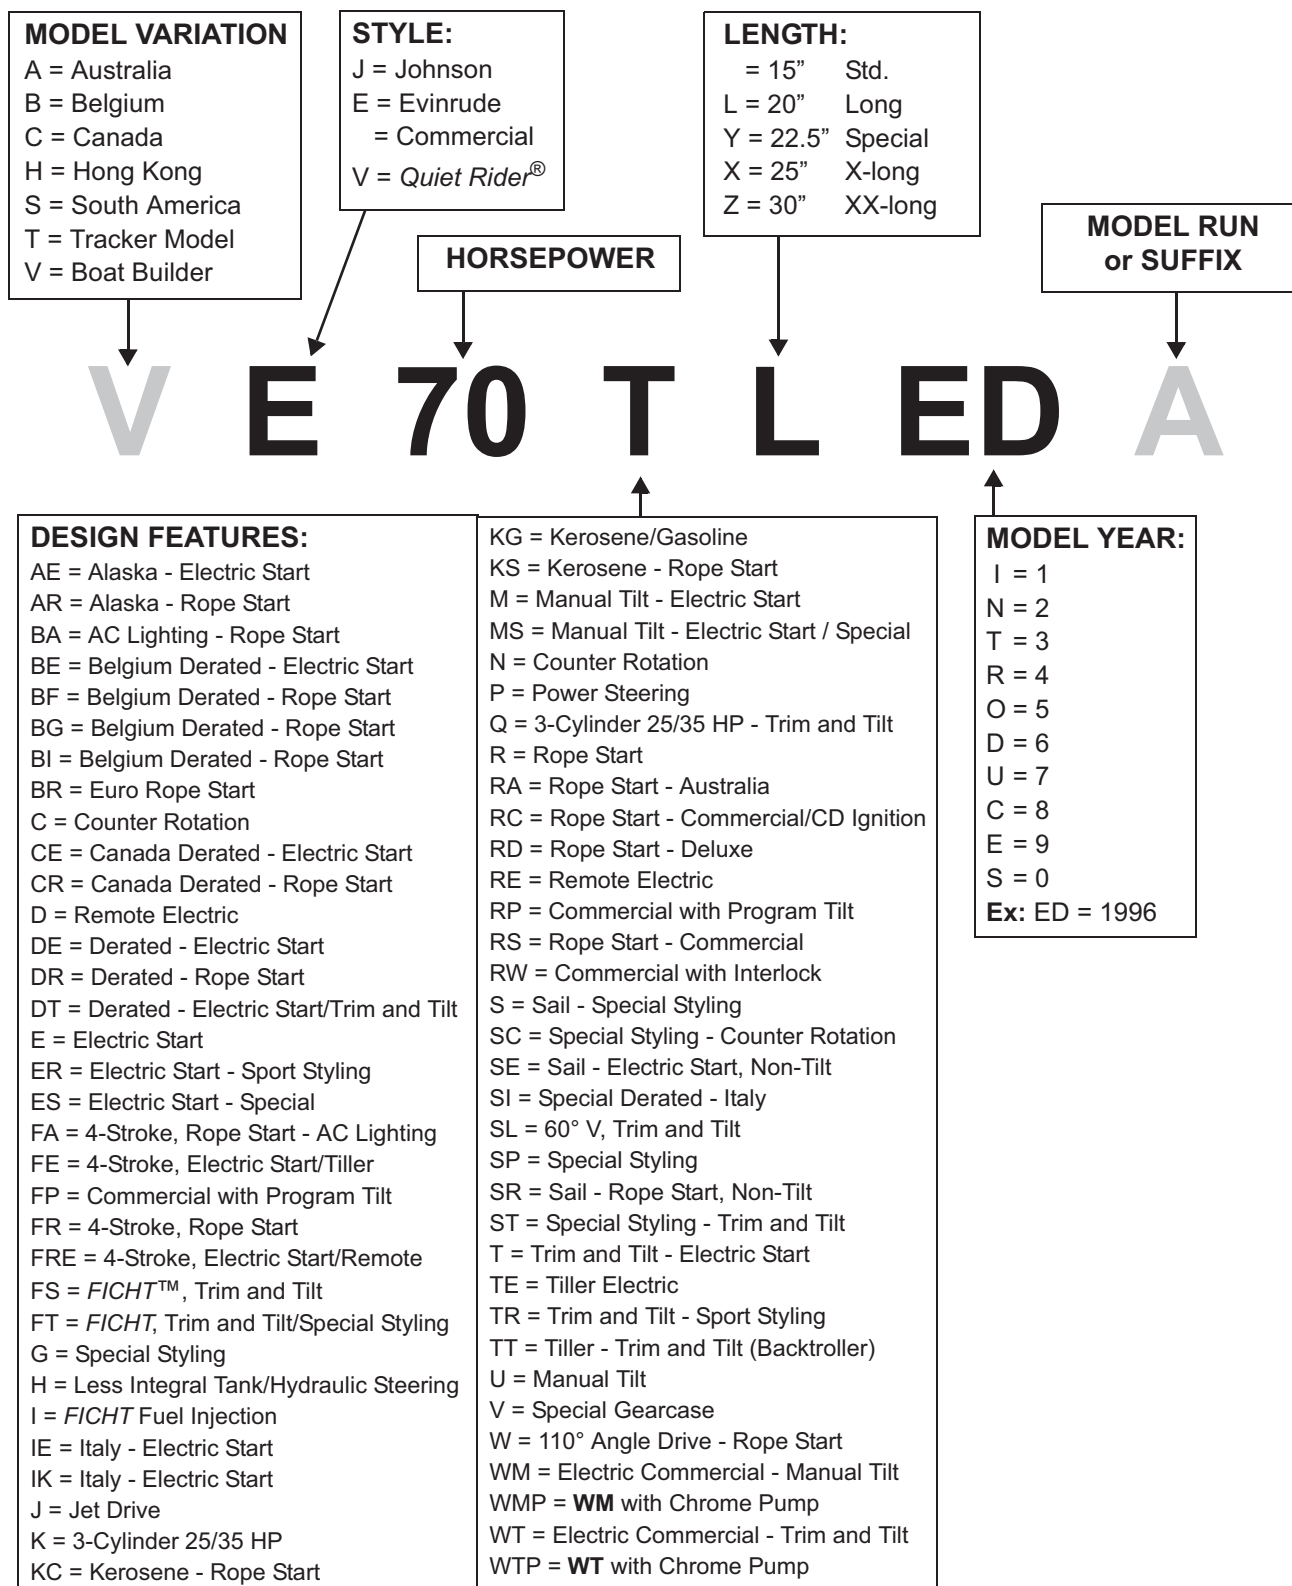

MODEL NUMBER DESIGNATION - OUTBOARDS

Model Years 1980-1998

Model Years 1999-2001

MODEL NUMBER DESIGNATION - OUTBOARDS

Model Years 2002 and Up

RECREATIONAL OUTBOARDS 1980-1999

1.2 HP Models

Model Number	Year
JCO-CDR	1986
EJR-CDR	1986
JCO-CUA	1987
EJR-CUA	1987
JCO-CCM	1988
EJR-CCM	1988
JCO-CE	1989
EJR-CE	1989
JCO-ES	1990
EJR-ES	1990