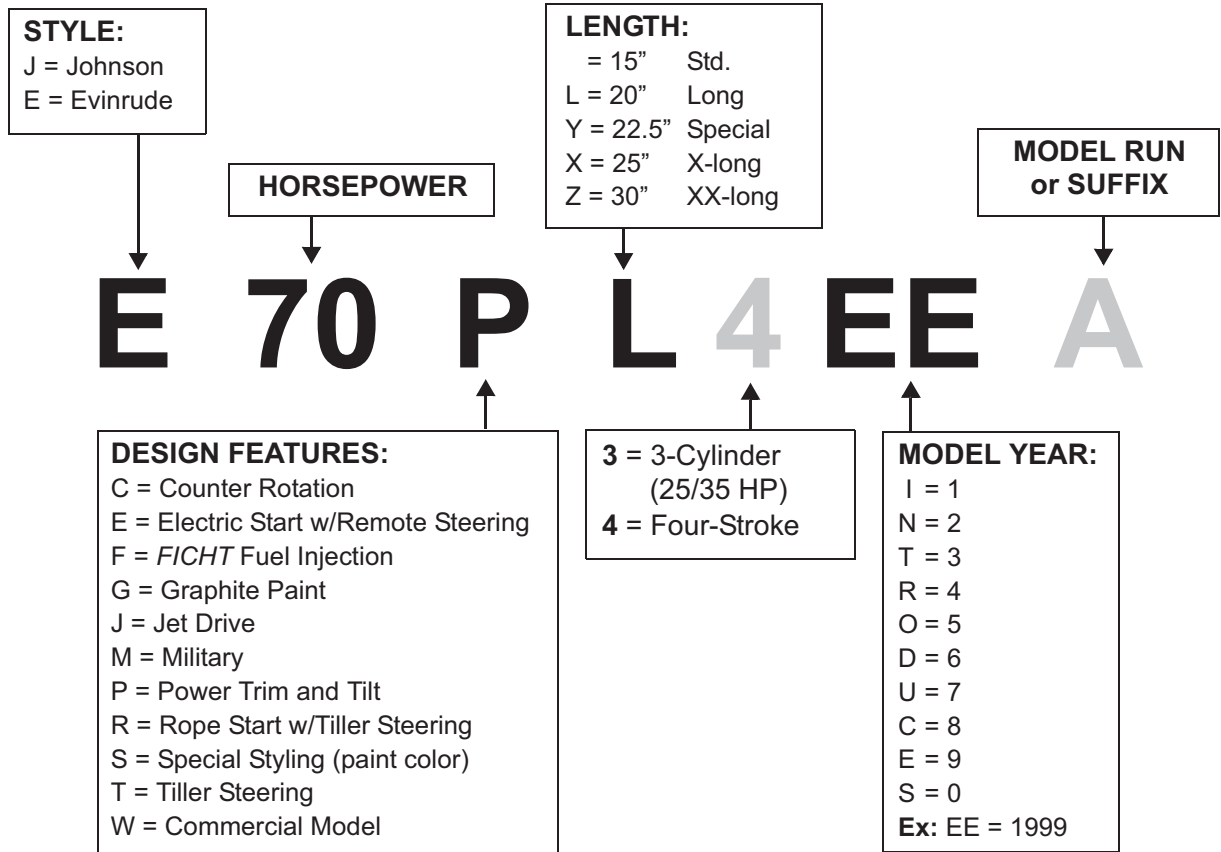

MODEL NUMBER DESIGNATION - OUTBOARDS

Model Years 1980-1998

Model Years 1999-2001

MODEL NUMBER DESIGNATION - OUTBOARDS

Model Years 2002 and Up

RECREATIONAL OUTBOARDS 1980-1999

1.2 HP Models

Model Number	Year
JCO-CDR	1986
EJR-CDR	1986
JCO-CUA	1987
EJR-CUA	1987
JCO-CCM	1988
EJR-CCM	1988
JCO-CE	1989
EJR-CE	1989
JCO-ES	1990
EJR-ES	1990